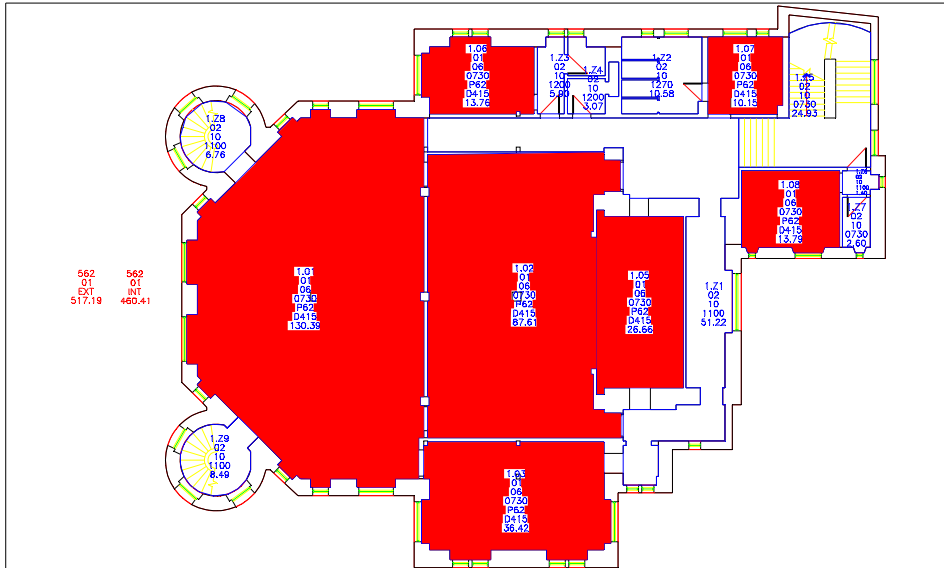

Rooms Allocated to P62

Page 2

05/29/2003

OLD KIRK - 1ST FLOOR

Building Code	Floor Code	Room Code	Room Area	Room Standard Description	Other Info	Subject Area Name
562	01	1.01	130.40	CENTRAL STORAGE	STORE	E AND B WORKS DIV ADMI
562	01	1.02	87.62	CENTRAL STORAGE	STORE	E AND B WORKS DIV ADMI
562	01	1.03	36.43	CENTRAL STORAGE	STORE	E AND B WORKS DIV ADMI
562	01	1.05	26.67	CENTRAL STORAGE	STORE	E AND B WORKS DIV ADMI
562	01	1.06	13.77	CENTRAL STORAGE	STORE	E AND B WORKS DIV ADMI
562	01	1.07	10.15	CENTRAL STORAGE	STORE	E AND B WORKS DIV ADMI
562	01	1.08	13.80	CENTRAL STORAGE	STORE	E AND B WORKS DIV ADMI
			318.82	Total for Drawing Name: 056201P		
			699.59	Overall Total		